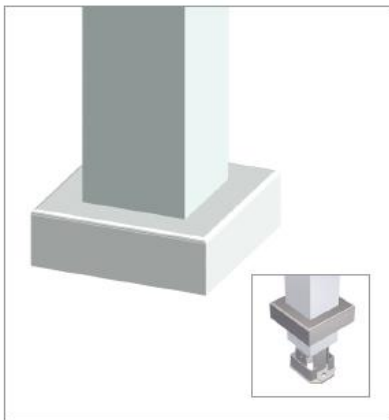

ALUMA-TEAK™

POWDER COAT

MOUNTING OPTIONS

Column end cap bracket and beauty cover (low wind use only) 1 per column required.

9" x 9" stainless steel bottom plate with leveling base plate and beauty cover (existing concrete) 1 per column required.