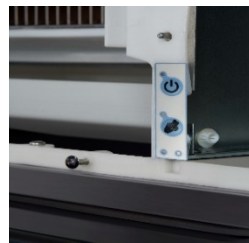

Purchase an Ice machine with Bin or Hotel Dispenser and receive a

FREE WATER FILTER!!